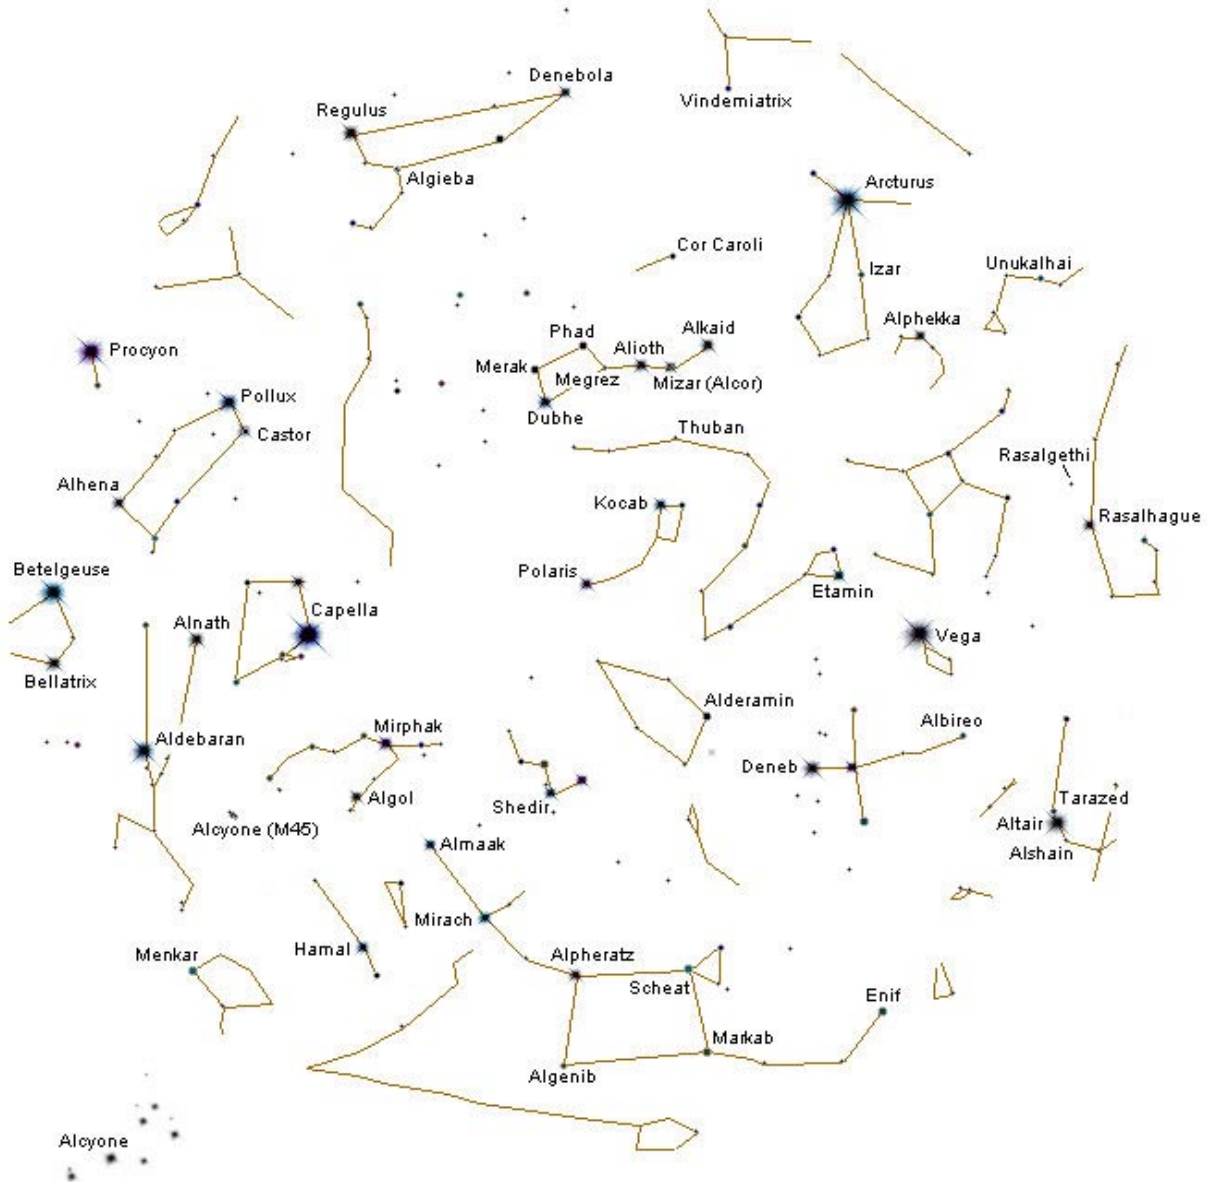

Autostar #497 Alignment Stars Northern Hemisphere

Using this map speeds up your alignment procedure and could lead to awareness of all the time that is to be found under the stars.

Autostar #497 Alignment Stars Southern Hemisphere